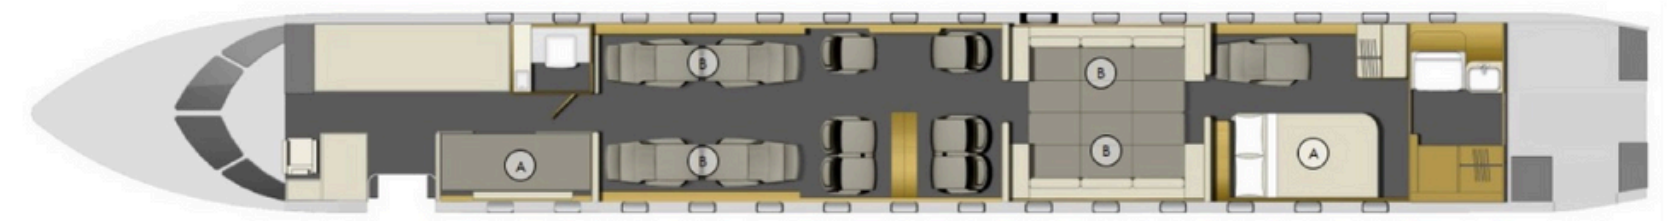

Night Configuration